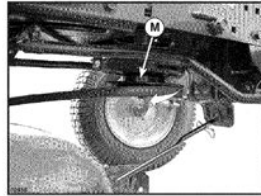

Book Descriptions:

craftsman ys 4500 riding mower manual

15. Engage belt tension rod (K) on locking bracket (L).
  CAUTION: Belt tension rod is spring loaded. Have a tight grip on rod and engage slowly.
16. Raise attachment lift lever to highest position.
17. If necessary, adjust gauge wheels before operating mower as shown in the Operation section of this manual.