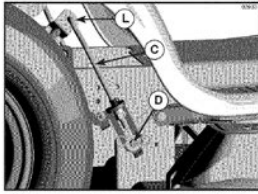

Book Descriptions:

craftsman ys 4500 riding mower manual

15. Engage belt tension rod (K) on locking bracket (L).
  CAUTION: Belt tension rod is spring loaded. Have a tight grip on rod and engage slowly.
16. Raise attachment lift lever to highest position.
17. If necessary, adjust gauge wheels before operating mower as shown in the Operation section of this manual.