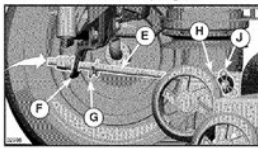

Book Descriptions:

craftsman ys 4500 riding mower manual

15. Engage belt tension rod (K) on locking bracket (L).
  CAUTION: Belt tension rod is spring loaded. Have a tight grip on rod and engage slowly.
16. Raise attachment lift lever to highest position.
17. If necessary, adjust gauge wheels before operating mower as shown in the Operation section of this manual.