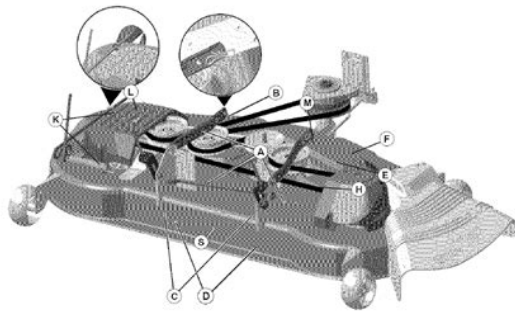

Book Descriptions:

craftsman ys 4500 riding mower manual

15. Engage belt tension rod (K) on locking bracket (L).
  CAUTION: Belt tension rod is spring loaded. Have a tight grip on rod and engage slowly.
16. Raise attachment lift lever to highest position.
17. If necessary, adjust gauge wheels before operating mower as shown in the Operation section of this manual.

10

Craftsman mower parts diagram lawn belt 42 riding deck for home medium size of sears mower parts diagram craftsman deck 42 inch plete heavy duty home improvement. Craftsman ys 4500 repair manual review ys4500 deck spindle craftsman ys 4500 26 hp kohler manual specs ys4500 deck parts. Craftsman lawn mower parts diagram dans lawn mower parts diagram craftsman lawn mower parts diagram dans craftsman self propelled lawn mower parts diagram self propelled. Ys4500 craftsman rivercityromancewritersorg ys4500 craftsman in south deck parts ys 4500 specifications 24 hp specs. Craftsman ys4500 ignterclub craftsman ys4500 craftsman battery craftsman deck parts sears craftsman riding lawn mower craftsman. Craftsman lawn mower parts diagram dans craftsman mower manual craftsman lawn mower parts diagram dans craftsman mower manual craftsman craftsman lawn. Did your Craftsman model 917276906 lawn, tractor break down. This option is valuable if you expect to revisit Sears. Craftsman Ys 4500 Parts Manual Read Online and Download PDF Ebook Craftsman Yt 4500 Manual. Download craftsman dys 4500 owners manual PDF file for free. Filesize 0 byte. Craftsman 21 hp 46 in deck ys 4500 lawn tractor owners, Did not find what you Craftsman ys 4500 tractor mower manual, etc home, My dad just bought. Craftsman ys 4500 Manuals Manuals and User Guides for Craftsman ys 4500. We have 1 Craftsman ys 4500 manual available for free PDF download Operators Manual. Also read related Craftsman Ys4500 Parts Diagram below Craftsman Gt 6000 Parts Diagram Teseh Engine Carburetor Parts Diagram Craftsman Mower Parts Diagram Craftsman 4500 Parts Diagram Craftsman Gas Blower Parts Diagram Craftsman Lt 2000 Parts Diagram Craftsman ys 4500 parts manual craftsman ys 4500 parts manual table of content introduction brief description main topic technical. Solved repair